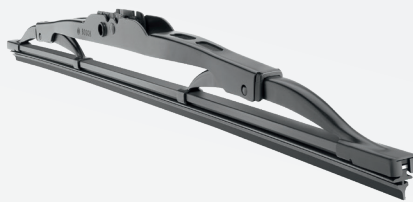

Part No.	Short Code	Name	Typical Applications * Check Catalogue for model details
3397013741	A275H	Aerotwin Wiper Blade - Rear	BMW 1 [E 87], MERCEDES C-Klasse [205] T-Modell, GLA-Klasse [156]
3397008713	A331H	Aerotwin Wiper Blade - Rear	AUDI A3 [8V1], A3 [8VA] Sportback, Q5 [8RB], S3 [8V1], SQ5 [8RB], SKODA Fabia [NJ3], Octavia [5E5] Combi, Roomster [5J7], VW Passat [3G5] Alltrack, Passat [3G5] Variant
3397008995	A333H	Aerotwin Wiper Blade - Rear	BMW X 1 [E 84], MERCEDES CLS-Klasse [218] SB
3397008996	A381H	Aerotwin Wiper Blade - Rear	FIAT Doblo Cargo '10 [263], MERCEDES Viano [639], Vito [639], PORSCHE Macan [95B], Panamera [970]
3397008051	A425H	Aerotwin Wiper Blade - Rear	MERCEDES Sprinter, VW Crafter 35 [2E, 2F], Crafter 50 [2E, 2F]
3397011629	H250	Wiper Blade - Rear	CITROEN C4 Aircross, MAZDA CX-3 [DK], MINI Mini [F 54] Clubman, MITSUBISHI ASX [GA], NISSAN Leaf [ZE0], PEUGEOT 4008 [J3], SUZUKI Swift, Swift [AZH] Hatchback, Swift [MZ/EZ] Hatchback, SX4 Hatchback, SX4 S-Cross, Vitara [LY]
3397011813	H251	Wiper Blade - Rear	FORD Escape [BA], HOLDEN Trax [TJ], JEEP Grand Cherokee [WG], Patriot [MK], LAND ROVER Range Rover Evoque [LV]
3397011429	H307	Wiper Blade - Rear	JEEP Grand Cherokee [WH], Grand Cherokee [WK], Grand Cherokee [WK2], LEXUS LX [J2], NX [Z1], SUZUKI Grand Vitara [JT], TOYOTA Highlander
3397011628	H308	Wiper Blade - Rear	HYUNDAI Tucson [JM]
3397015045	H384	Wiper Blade - Rear	LAND ROVER Range Rover Sport [LW,L494]
3397011592	H403	Wiper Blade - Rear	CHRYSLER Grand Voyager [RS], Voyager [RT], CITROEN Jumpy [G9], FIAT Scudo '07 [270], LAND ROVER Discovery III [TAA], Discovery IV [LA], Range Rover Sport [LS,L320], PEUGEOT Expert [G9]
3397011134	H406	Wiper Blade - Rear	PEUGEOT 207 [A7]
3397015046	H426	Wiper Blade - Rear	LAND ROVER Range Rover IV [LG / L405]
3397004759	H480	Wiper Blade - Rear	DAEWOO Lanos [T100] Hatchback, RENAULT Laguna III [BT]
3397004874	H874	Wiper Blade - Rear	VOLVO V50 [P12]
3397013743	A530H	Aerotwin Wiper Blade - Rear	FORD Mondeo '15
3397011965	H252	Wiper Blade - Rear	TOYOTA Prius [W40], RAV4 [A4]
3397011802	H282	Wiper Blade - Rear	FORD Fiesta '02 [JD, JH], LEXUS LX [J2]
3397011812	H283	Wiper Blade - Rear	CITROEN C4 Grand Picasso [B78], PEUGEOT 308 [T9] SW
3397011814	H290	Wiper Blade - Rear	MAZDA 3 [BM] Hatchback
3397011306	H330	Wiper Blade - Rear	FORD Kuga '08 [DM2]
3397011412	H382	Wiper Blade - Rear	FORD Focus '99 [DAW, DBW], MERCEDES C-Klasse [203] T-Modell
3397004764	H405	Wiper Blade - Rear	FORD Transit Custom '13, MERCEDES E-Klasse [210] T-Modell, TOYOTA Land Cruiser [J12], Land Cruiser Prado [J12], VW Caddy [2C], Caddy [2K], Caddy [2K] Panel Van, Caddy [SA], Touran [1T1]
3397011434	H410	Wiper Blade - Rear	SUBARU Forester [SG], Impreza [G12], Impreza WRX [G22], Impreza WRX STI [G22]
3397015047	H451	Wiper Blade - Rear	LAND ROVER Range Rover III [LM,L322]

Robert Bosch (Australia) Pty. Ltd.
1555 Centre Road
Clayton VIC 3168

For further information please contact Bosch on:
Australia **1300 30 70 40** www.boschautoparts.com.au
New Zealand **0800 452 896** www.boschautoparts.co.nz
boschecat.com.au boschecat.co.nz

© COPYRIGHT 2019 – Robert Bosch (Australia) Pty Ltd

All rights reserved. No part of this publication may be reproduced or transmitted in any form or by any means, electronic or otherwise including, without limitation, photocopying or recording without permission in writing from the copyright owner. All details, illustrations and specifications contained in this publication are based on the latest information available at the time of printing. Whilst every precaution is taken to ensure the accuracy of the content, Robert Bosch (Australia) Pty Ltd (Bosch) accepts no responsibility for any errors or omissions.