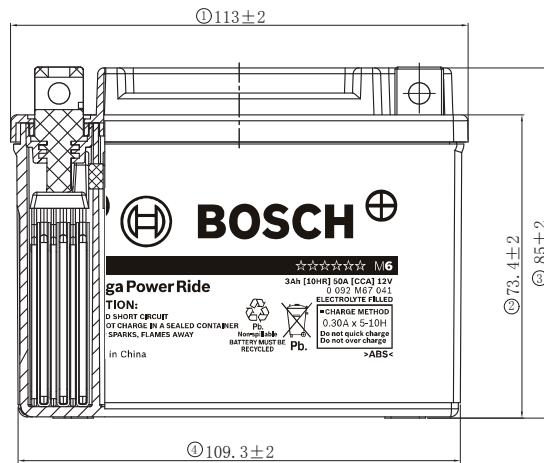

Image is generic & may vary to actual product

Bosch Master Data

Short Order Part Number

RBT4L/TX4L-N

Product Series

M6 Mega Power Ride

Bosch 10 Digit Part Number

0092M67041

113 mm (4.44 inches)

Width

70 mm (2.76 inches)

Total Height (with Terminal)

85 mm (3.46 inches)

Approx Weight (Gross)

1.36 kg (3.00 lbs)

Terminal

(-+)

Container Material

ABS

Lid Design

Labrynth Lid

Product Dimension & Design

Your address for genuine Bosch quality:

Dealer stamp here: