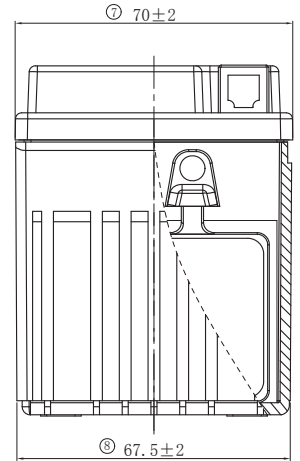

113 mm (4.44 inches)

Width

70 mm (2.76 inches)

Total Height (with Terminal)

85 mm (3.46 inches)

Approx Weight (Gross)

1.36 kg (3.00 lbs)

Terminal

(-+)

Container Material

ABS

Lid Design

Labrynth Lid

Product Dimension & Design

Your address for genuine Bosch quality:

Dealer stamp here: