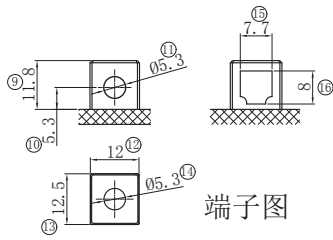

113 mm (4.44 inches)

Width

70 mm (2.76 inches)

Total Height (with Terminal)

85 mm (3.46 inches)

Approx Weight (Gross)

1.36 kg (3.00 lbs)

Terminal

(-+)

Container Material

ABS

Lid Design

Labrynth Lid

Product Dimension & Design

Your address for genuine Bosch quality:

Dealer stamp here: