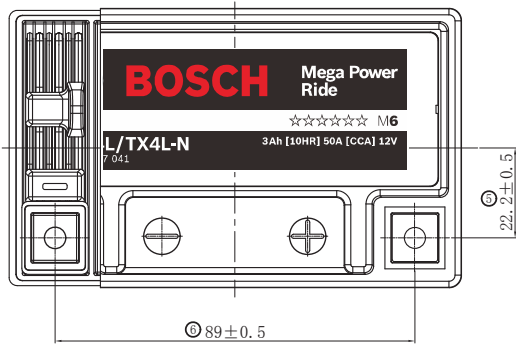

Image is generic & may vary to actual product

Bosch Master Data

Short Order Part Number

RBT4L/TX4L-N

Product Series

M6 Mega Power Ride

Bosch 10 Digit Part Number

0092M67041

113 mm (4.44 inches)

Width

70 mm (2.76 inches)

Total Height (with Terminal)

85 mm (3.46 inches)

Approx Weight (Gross)

1.36 kg (3.00 lbs)

Terminal

(-+)

Container Material

ABS

Lid Design

Labrynth Lid

Product Dimension & Design

Your address for genuine Bosch quality:

Dealer stamp here: