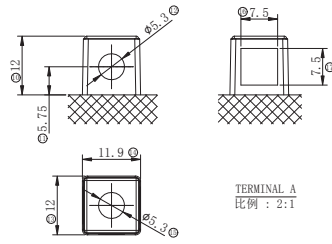

150 mm (5.90 inches)

Width

66 mm (2.60 inches)

Total Height (with Terminal)

93 mm (3.66 inches)

Approx Weight (Gross)

2.30 kg (5.06 lbs)

Terminal

(+)

Container Material

Polypropylene

Lid Design

Labrynth Lid

Product Dimension & Design

Your address for genuine Bosch quality:

Dealer stamp here: