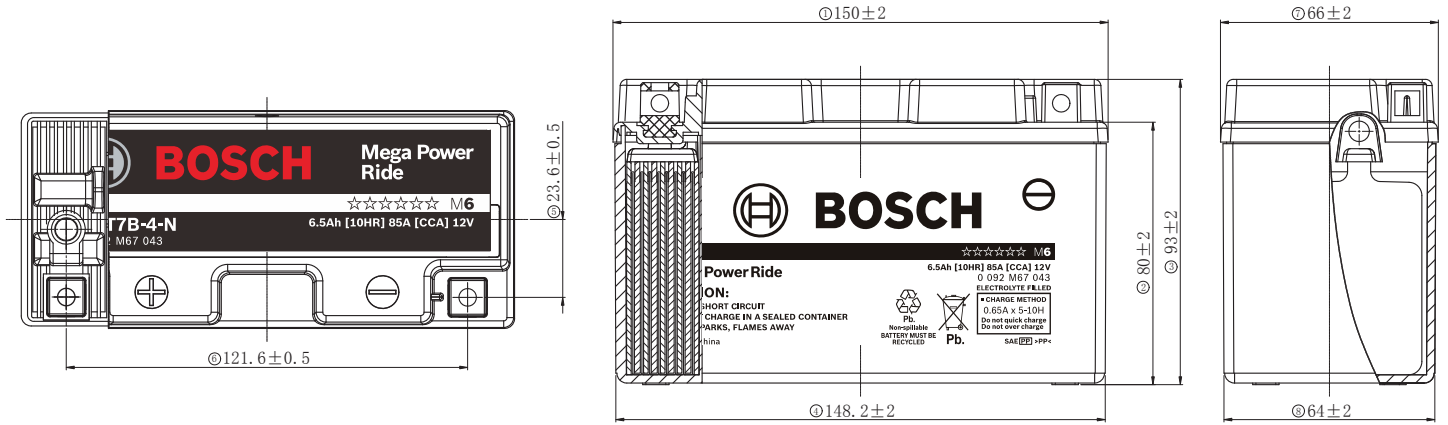

150 mm (5.90 inches)

Width

66 mm (2.60 inches)

Total Height (with Terminal)

93 mm (3.66 inches)

Approx Weight (Gross)

2.30 kg (5.06 lbs)

Terminal

(+)

Container Material

Polypropylene

Lid Design

Labrynth Lid

Product Dimension & Design

Your address for genuine Bosch quality:

Dealer stamp here: