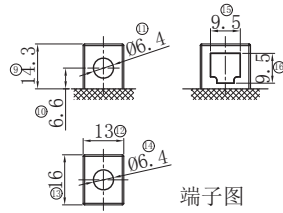

150 mm (5.90 inches)

Width

87 mm (3.42 inches)

Total Height (with Terminal)

130 mm (5.12 inches)

Approx Weight (Gross)

3.90 kg (8.58 lbs)

Terminal

(+)

Container Material

ABS

Lid Design

Labrynth Lid

Product Dimension & Design

Your address for genuine Bosch quality:

Dealer stamp here: