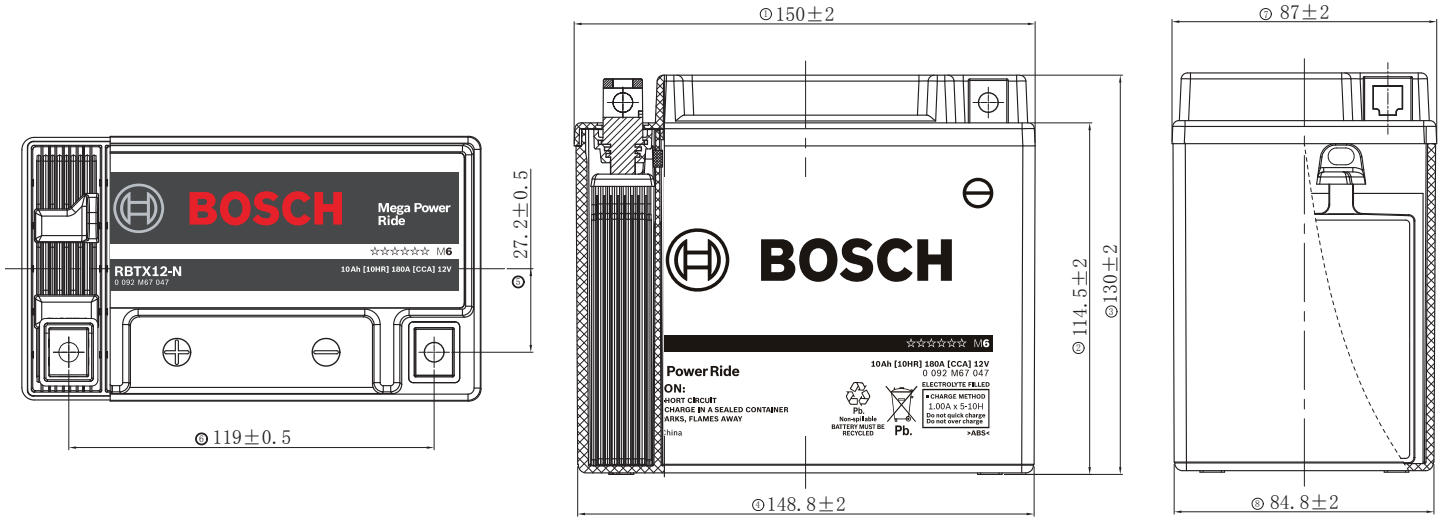

150 mm (5.90 inches)

Width

87 mm (3.42 inches)

Total Height (with Terminal)

130 mm (5.12 inches)

Approx Weight (Gross)

3.90 kg (8.58 lbs)

Terminal

(+)

Container Material

ABS

Lid Design

Labrynth Lid

Product Dimension & Design

Your address for genuine Bosch quality:

Dealer stamp here: