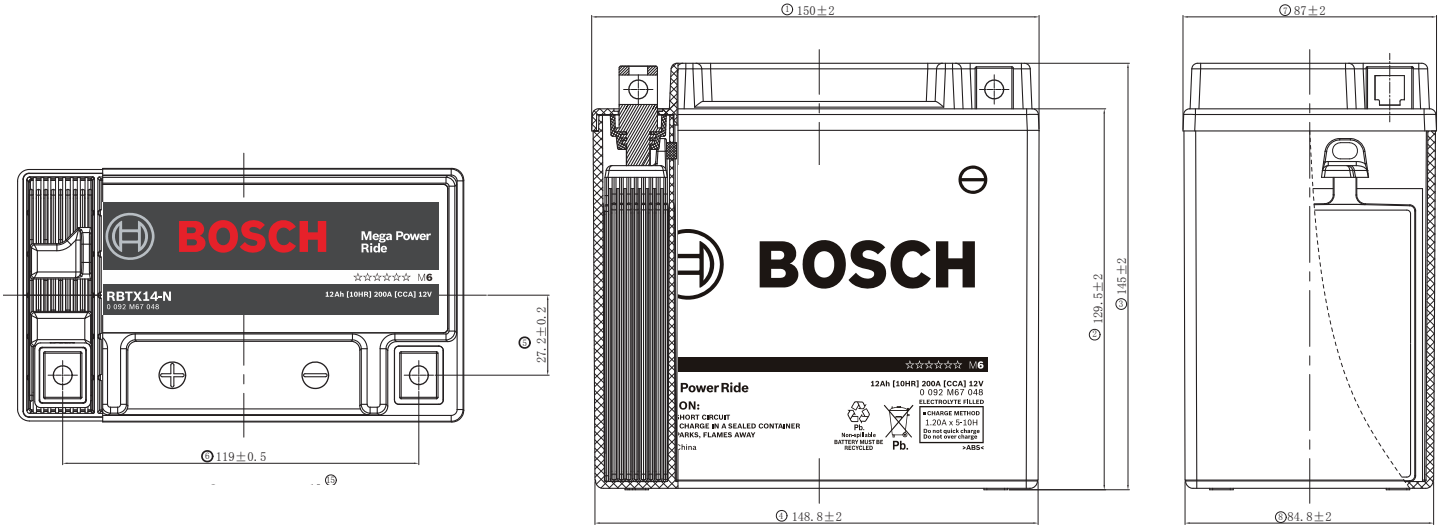

150 mm (5.90 inches)

Width

87 mm (3.42 inches)

Total Height (with Terminal)

145 mm (5.70 inches)

Approx Weight (Gross)

4.42 kg (9.72 lbs)

Terminal

(+-)

Container Material

ABS

Lid Design

Labrynth Lid

Product Dimension & Design

Your address for genuine Bosch quality:

Dealer stamp here: