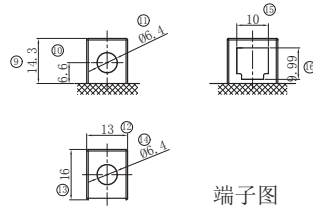

150 mm (5.90 inches)

Width

87 mm (3.42 inches)

Total Height (with Terminal)

145 mm (5.70 inches)

Approx Weight (Gross)

4.42 kg (9.72 lbs)

Terminal

(+-)

Container Material

ABS

Lid Design

Labrynth Lid

Product Dimension & Design

Your address for genuine Bosch quality:

Dealer stamp here: