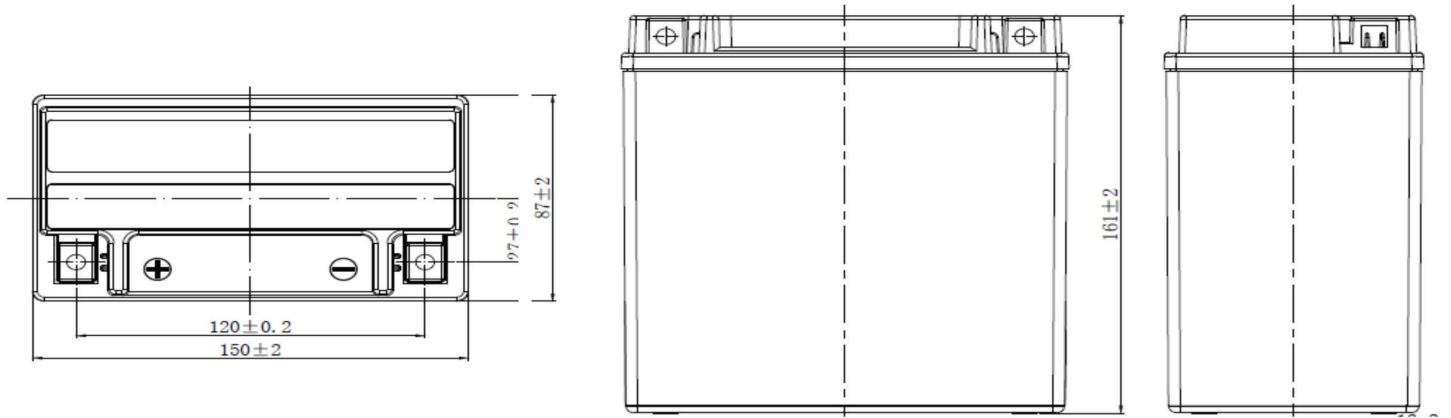

150 mm (5.90 inches)

Width

87 mm (3.42 inches)

Total Height (with Terminal)

161 mm (6.34 inches)

Approx Weight (Gross)

5.02 kg (11.04 lbs)

Terminal

(+)

Container Material

ABS

Lid Design

Labrynth Lid

Product Dimension & Design

Your address for genuine Bosch quality:

Dealer stamp here: