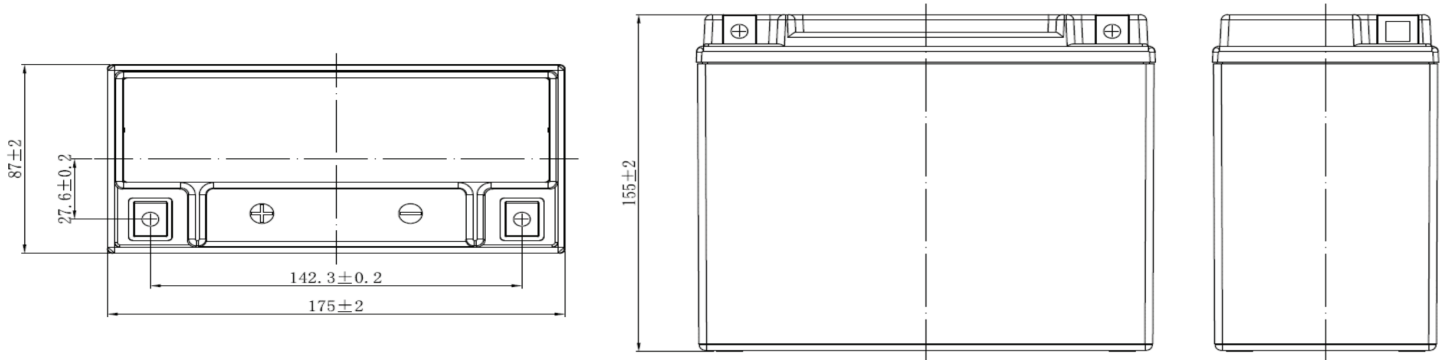

### Case Size Dimension

Length

175 mm (6.89 inches)

Width

87 mm (3.42 inches)

Total Height (with Terminal)

155 mm (6.10 inches)

Approx Weight (Gross)

# Product Dimension & Design

Your address for genuine Bosch quality:

**Dealer stamp here:**