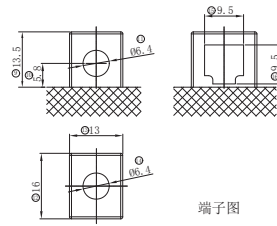

175 mm (6.89 inches)

Width

87 mm (3.42 inches)

Total Height (with Terminal)

155 mm (6.10 inches)

Approx Weight (Gross)

6.00 kg (13.20 lbs)

Terminal

(-+)

Container Material

ABS

Lid Design

Labrynth Lid

Product Dimension & Design

Your address for genuine Bosch quality:

Dealer stamp here: