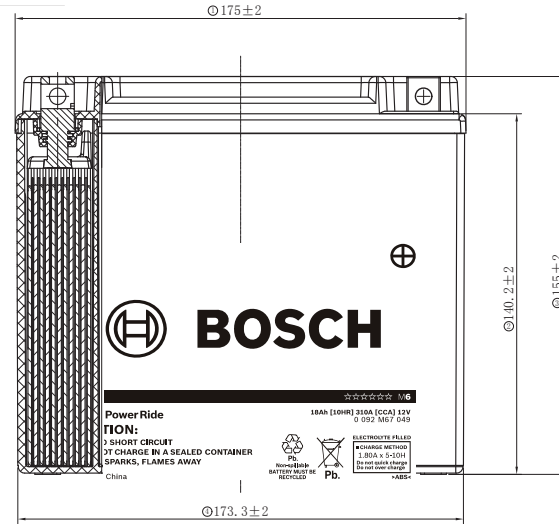

175 mm (6.89 inches)

Width

87 mm (3.42 inches)

Total Height (with Terminal)

155 mm (6.10 inches)

Approx Weight (Gross)

6.00 kg (13.20 lbs)

Terminal

(-+)

Container Material

ABS

Lid Design

Labrynth Lid

Product Dimension & Design

Your address for genuine Bosch quality:

Dealer stamp here: