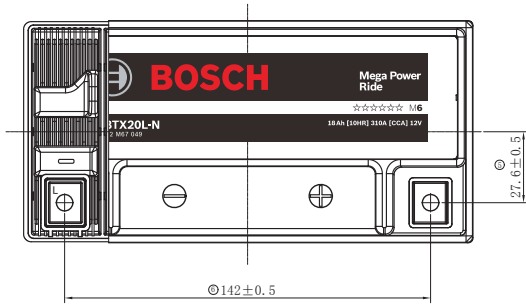

175 mm (6.89 inches)

Width

87 mm (3.42 inches)

Total Height (with Terminal)

155 mm (6.10 inches)

Approx Weight (Gross)

6.00 kg (13.20 lbs)

Terminal

(-+)

Container Material

ABS

Lid Design

Labrynth Lid

Product Dimension & Design

Your address for genuine Bosch quality:

Dealer stamp here: