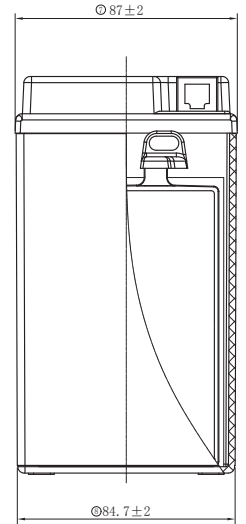

175 mm (6.89 inches)

Width

87 mm (3.42 inches)

Total Height (with Terminal)

155 mm (6.10 inches)

Approx Weight (Gross)

6.00 kg (13.20 lbs)

Terminal

(-+)

Container Material

ABS

Lid Design

Labrynth Lid

Product Dimension & Design

Your address for genuine Bosch quality:

Dealer stamp here: