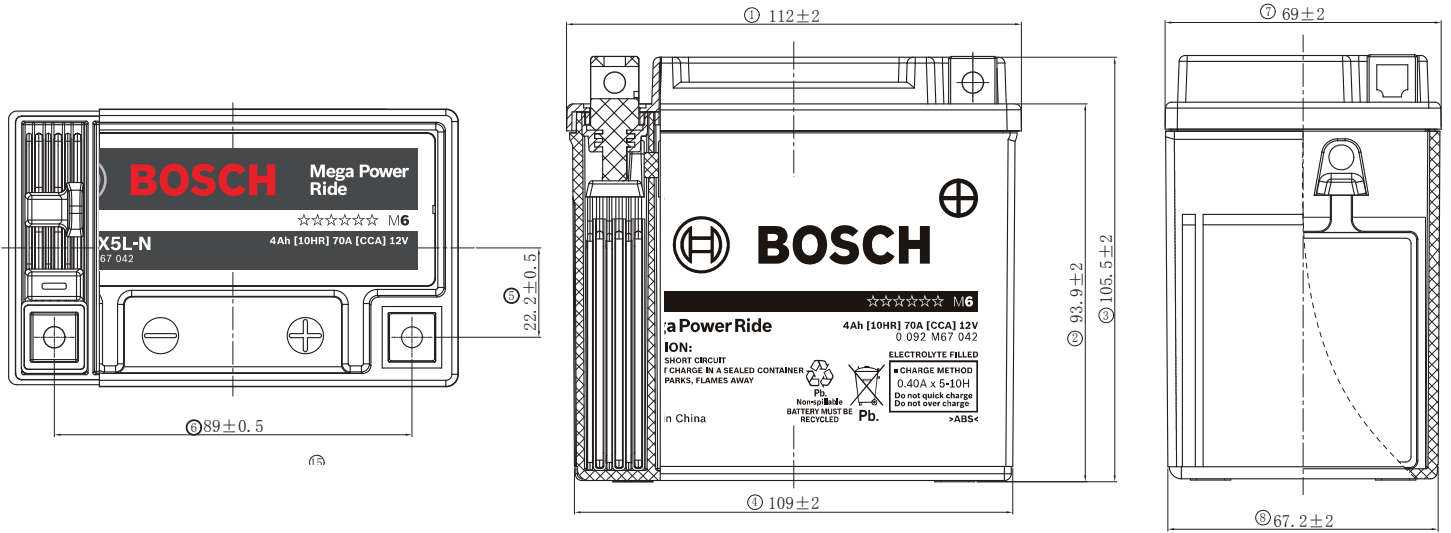

113 mm (4.44 inches)

Width

70 mm (2.76 inches)

Total Height (with Terminal)

105 mm (4.13 inches)

Approx Weight (Gross)

1.78 kg (3.91 lbs)

Terminal

(-+)

Container Material

ABS

Lid Design

Labrynth Lid

Product Dimension & Design

Your address for genuine Bosch quality:

Dealer stamp here: