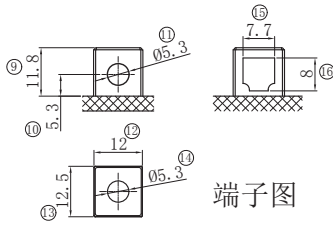

113 mm (4.44 inches)

Width

70 mm (2.76 inches)

Total Height (with Terminal)

105 mm (4.13 inches)

Approx Weight (Gross)

1.78 kg (3.91 lbs)

Terminal

(-+)

Container Material

ABS

Lid Design

Labrynth Lid

Product Dimension & Design

Your address for genuine Bosch quality:

Dealer stamp here: