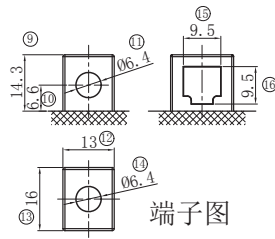

150 mm (5.90 inches)

Width

87 mm (3.42 inches)

Total Height (with Terminal)

93 mm (3.66 inches)

Approx Weight (Gross)

2.55 kg (5.61 lbs)

Terminal

(+-)

Container Material

ABS

Lid Design

Labrynth Lid

Product Dimension & Design

Your address for genuine Bosch quality:

Dealer stamp here: