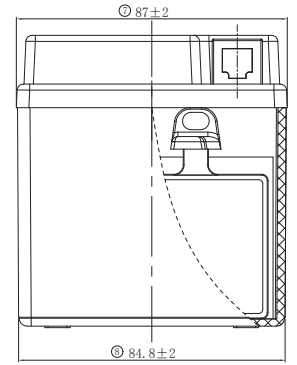

150 mm (5.90 inches)

Width

87 mm (3.42 inches)

Total Height (with Terminal)

93 mm (3.66 inches)

Approx Weight (Gross)

2.55 kg (5.61 lbs)

Terminal

(+-)

Container Material

ABS

Lid Design

Labrynth Lid

Product Dimension & Design

Your address for genuine Bosch quality:

Dealer stamp here: