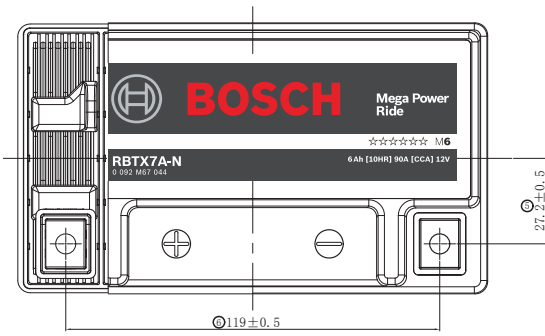

Image is generic & may vary to actual product

Bosch Master Data

Short Order Part Number

RBTX7A-N

Product Series

M6 Mega Power Ride

Bosch 10 Digit Part Number

0092M67044

150 mm (5.90 inches)

Width

87 mm (3.42 inches)

Total Height (with Terminal)

93 mm (3.66 inches)

Approx Weight (Gross)

2.55 kg (5.61 lbs)

Terminal

(+-)

Container Material

ABS

Lid Design

Labrynth Lid

Product Dimension & Design

Your address for genuine Bosch quality:

Dealer stamp here: