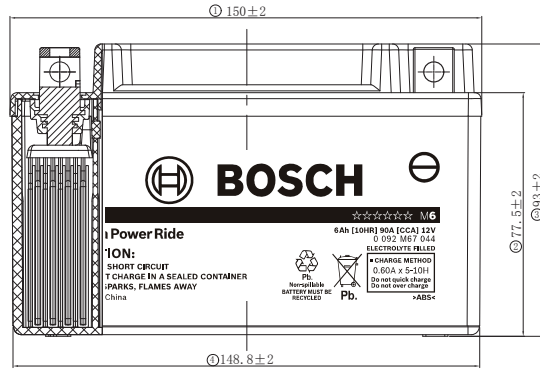

Image is generic & may vary to actual product

Bosch Master Data

Short Order Part Number

RBTX7A-N

Product Series

M6 Mega Power Ride

Bosch 10 Digit Part Number

0092M67044

150 mm (5.90 inches)

Width

87 mm (3.42 inches)

Total Height (with Terminal)

93 mm (3.66 inches)

Approx Weight (Gross)

2.55 kg (5.61 lbs)

Terminal

(+-)

Container Material

ABS

Lid Design

Labrynth Lid

Product Dimension & Design

Your address for genuine Bosch quality:

Dealer stamp here: