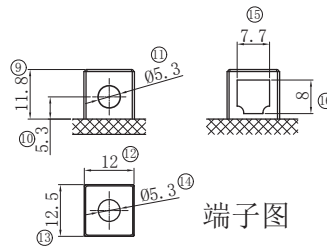

113 mm (4.44 inches)

Width

70 mm (2.76 inches)

Total Height (with Terminal)

130 mm (5.12 inches)

Approx Weight (Gross)

2.29 kg (5.03 lbs)

Terminal

(-+)

Container Material

ABS

Lid Design

Labrynth Lid

Product Dimension & Design

Your address for genuine Bosch quality:

Dealer stamp here: