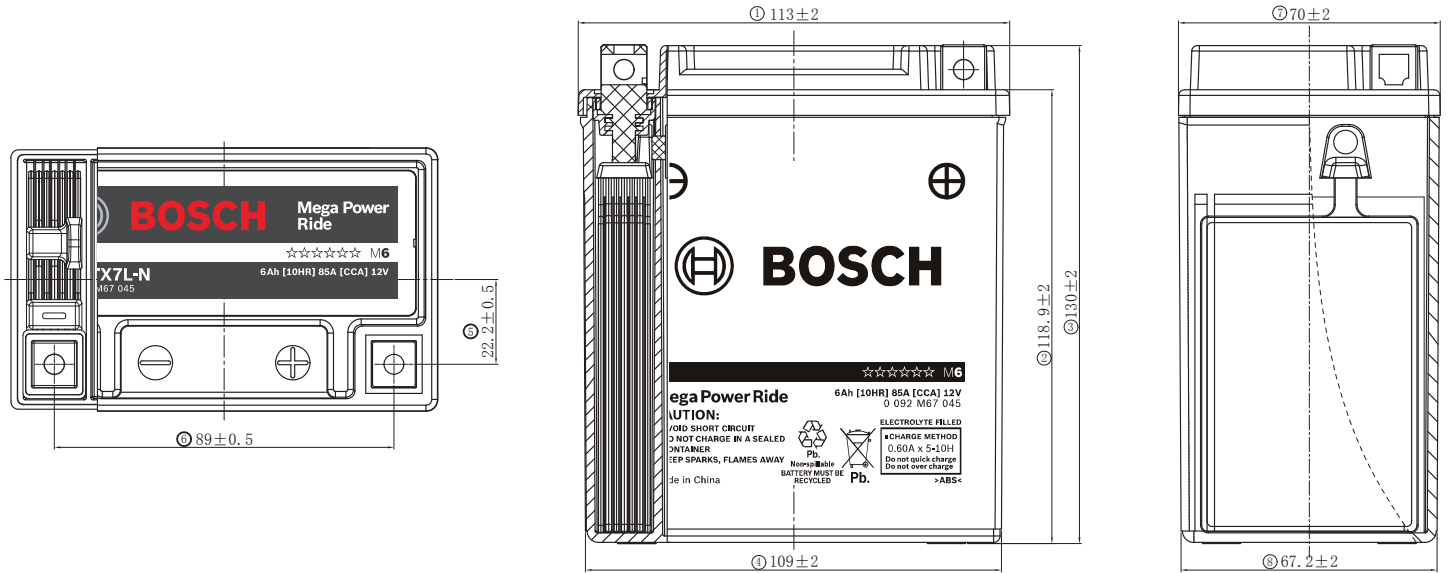

113 mm (4.44 inches)

Width

70 mm (2.76 inches)

Total Height (with Terminal)

130 mm (5.12 inches)

Approx Weight (Gross)

2.29 kg (5.03 lbs)

Terminal

(-+)

Container Material

ABS

Lid Design

Labrynth Lid

Product Dimension & Design

Your address for genuine Bosch quality:

Dealer stamp here: