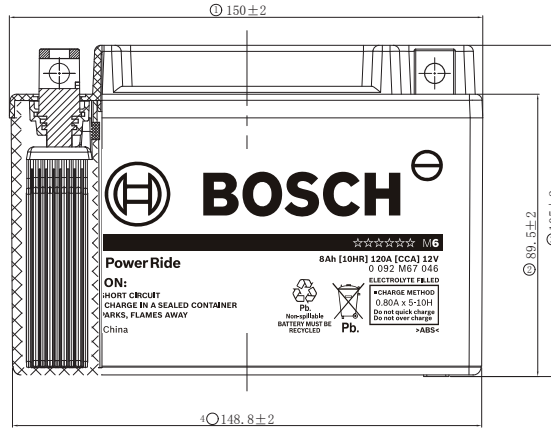

150 mm (5.90 inches)

Width

87 mm (3.42 inches)

Total Height (with Terminal)

105 mm (4.13 inches)

Approx Weight (Gross)

3.05 kg (6.71 lbs)

Terminal

(+-)

Container Material

ABS

Lid Design

Labrynth Lid

Product Dimension & Design

Your address for genuine Bosch quality:

Dealer stamp here: