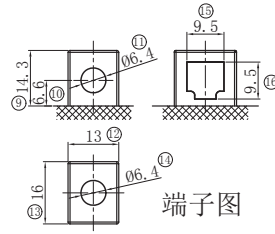

150 mm (5.90 inches)

Width

87 mm (3.42 inches)

Total Height (with Terminal)

105 mm (4.13 inches)

Approx Weight (Gross)

3.05 kg (6.71 lbs)

Terminal

(+-)

Container Material

ABS

Lid Design

Labrynth Lid

Product Dimension & Design

Your address for genuine Bosch quality:

Dealer stamp here: