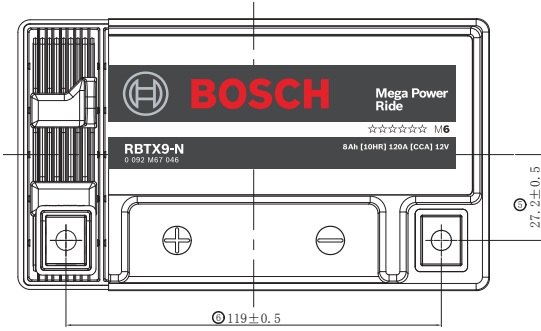

150 mm (5.90 inches)

Width

87 mm (3.42 inches)

Total Height (with Terminal)

105 mm (4.13 inches)

Approx Weight (Gross)

3.05 kg (6.71 lbs)

Terminal

(+-)

Container Material

ABS

Lid Design

Labrynth Lid

Product Dimension & Design

Your address for genuine Bosch quality:

Dealer stamp here: