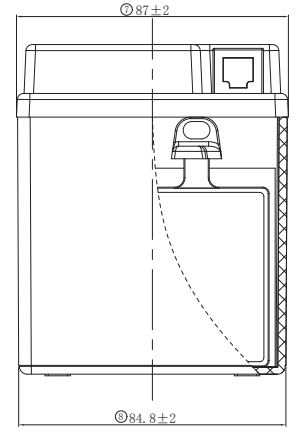

150 mm (5.90 inches)

Width

87 mm (3.42 inches)

Total Height (with Terminal)

105 mm (4.13 inches)

Approx Weight (Gross)

3.05 kg (6.71 lbs)

Terminal

(+-)

Container Material

ABS

Lid Design

Labrynth Lid

Product Dimension & Design

Your address for genuine Bosch quality:

Dealer stamp here: