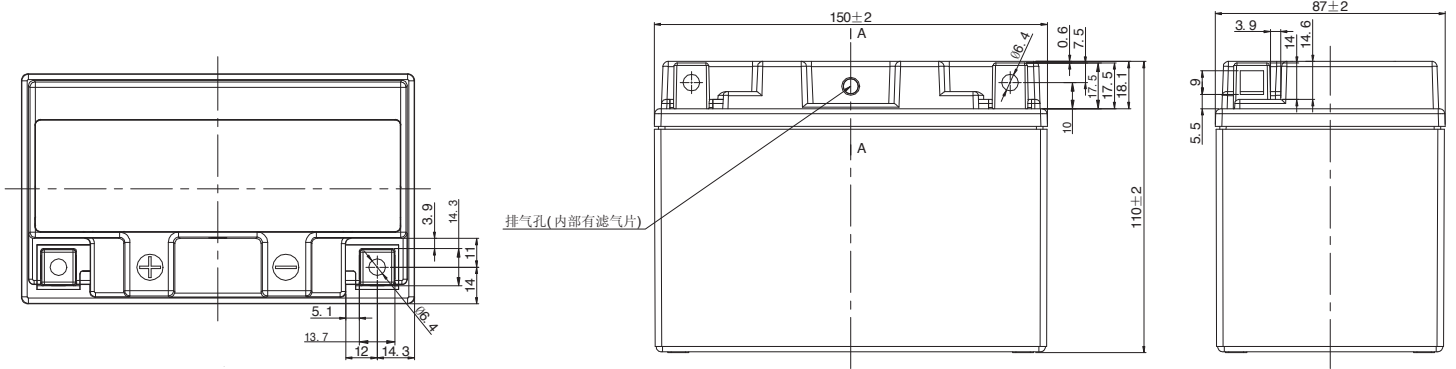

### Case Size Dimension

Length

150 mm (5.90 inches)

Width

88 mm (3.46 inches)

Total Height (with Terminal)

110 mm (4.33 inches)

Approx Weight (Gross)

# Product Dimension & Design

Your address for genuine Bosch quality:

**Dealer stamp here:**