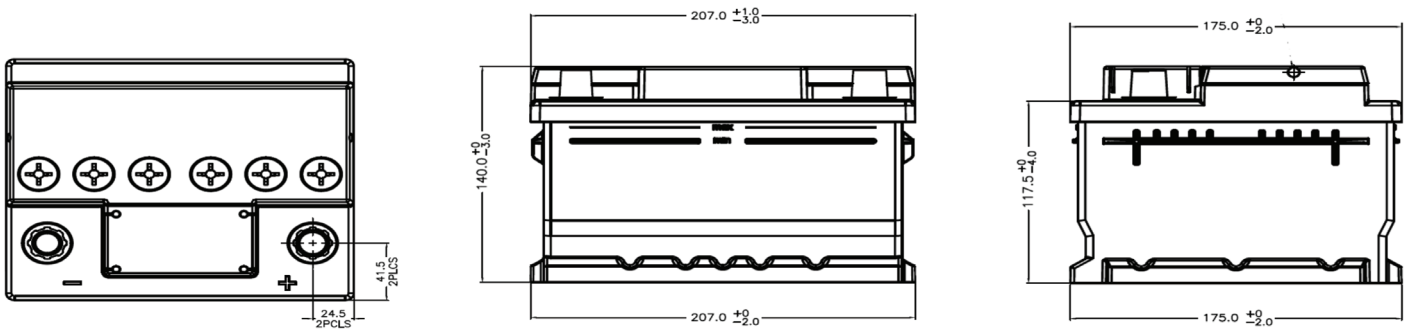

Product Dimension & Design