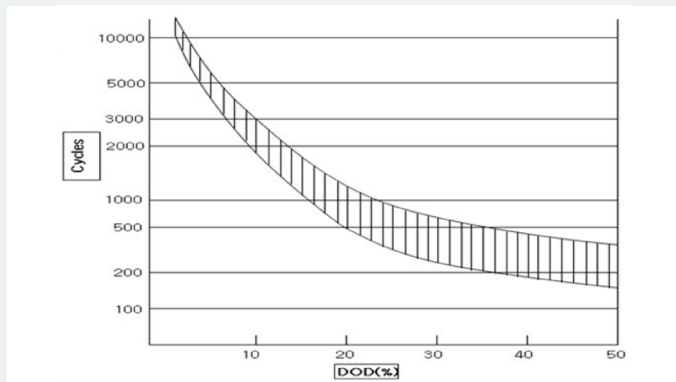

Technical Information

Nominal Voltage	Nominal Capacity (20HR)	Reserve Capacity (RC)
12V	35 AH	50 Mins
Cold Cranking Amperes (CCA)		
520 Amps		
Case Size Dimension		
Length	Width	Container Height
207 mm (8.14 inches)	175 mm (6.88 inches)	-
Total Height (with Terminal)		
140 mm (5.51 inches)		
Approx Weight (Gross)	Terminal / Layout	
10.30 kg (22.66 lbs)	(-+)	
Container Material	Lid Design	Base Hold Down
Polypropylene	Labrynth Lid	B3

Product Dimension & Design

Product Performance Overview

Depth of Discharge Cycling Test

Discharge Characteristics Test

Your address for genuine Bosch quality:

Dealer stamp here: