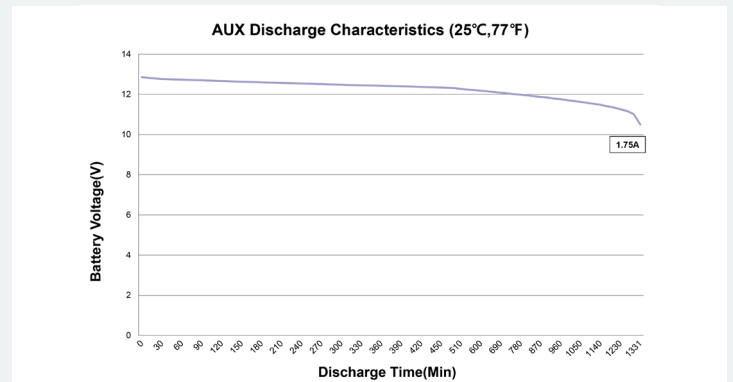

Product Dimension & Design

Product Performance Overview

Depth of Discharge Cycling Test

Discharge Characteristics Test

Your address for genuine Bosch quality:

Dealer stamp here: