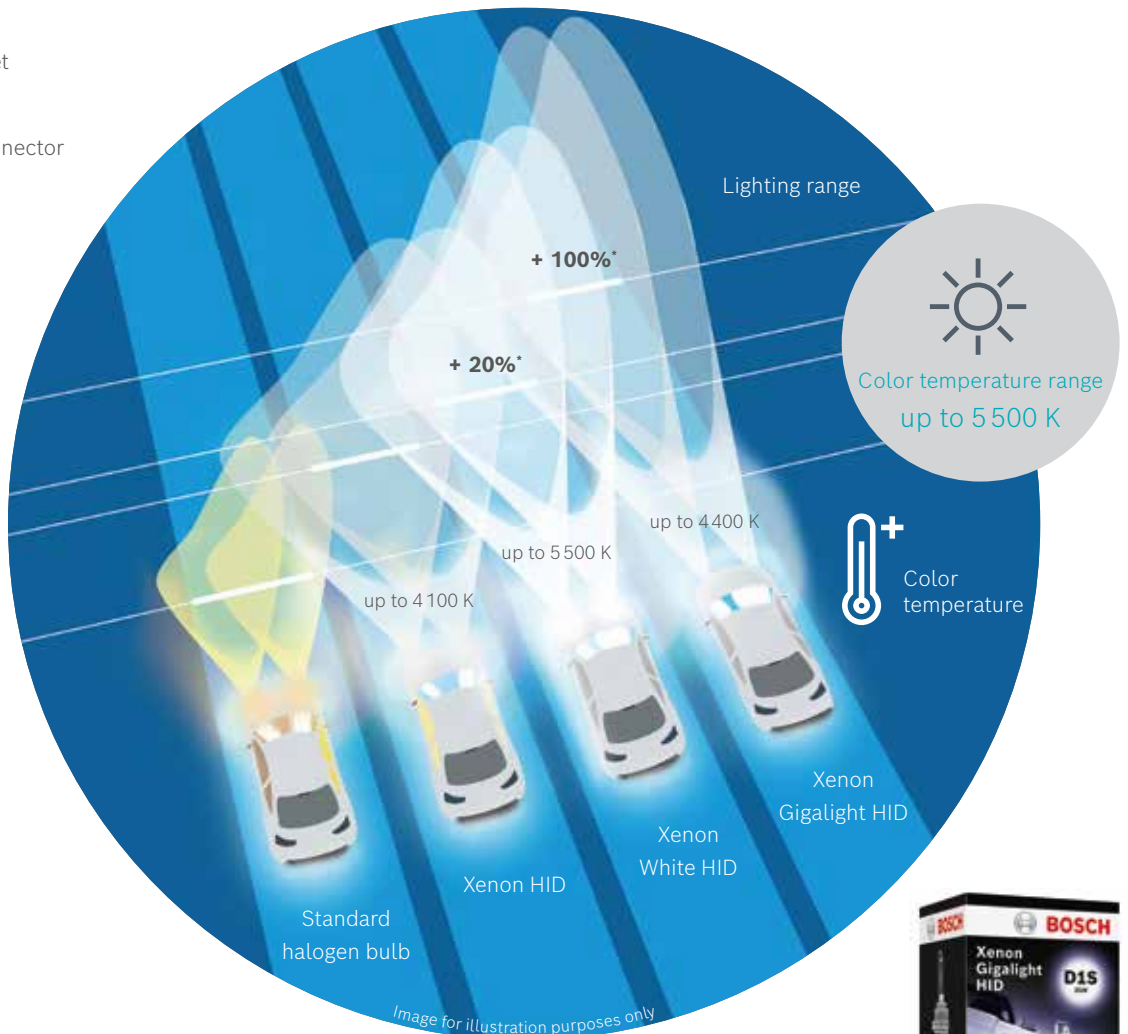

## Reduced energy consumption

35 W instead of 55 W

# ROAD SAFETY and driving comfort

\* in comparison with standard Xenon lamps