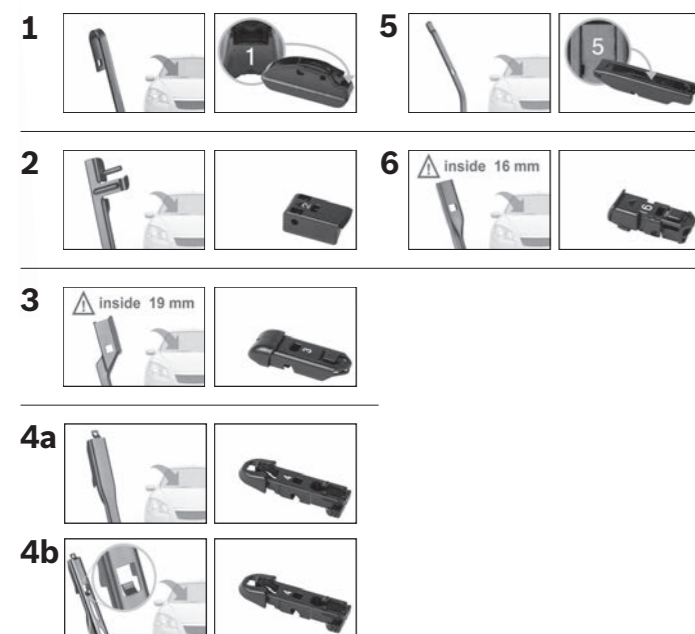

Adapters numbered for easy allocation

AeroEco Single		
Bosch Part nr	Description	MM
3397013448	AeroEco Single 14"	340
3397013462	AeroEco Single 15"	380
3397013449	AeroEco Single 16"	400
3397013450	AeroEco Single 18"	450
3397013451	AeroEco Single 19"	470
3397013452	AeroEco Single 20"	500
3397013453	AeroEco Single 21"	530
3397013454	AeroEco Single 22"	550
3397013455	AeroEco Single 24"	600
3397013456	AeroEco Single 26"	650
3397013457	AeroEco Single 28"	700

Bosch AeroTwin Plus Wiper Blades

- **Maximum performance with innovative technology rubber**
- More than 100 OE sets can be replaced with just 15 AeroTwin Plus Single