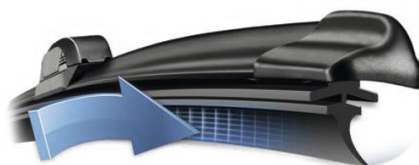

Outstanding wiping performance and extended lifespan due to Power Protection Plus