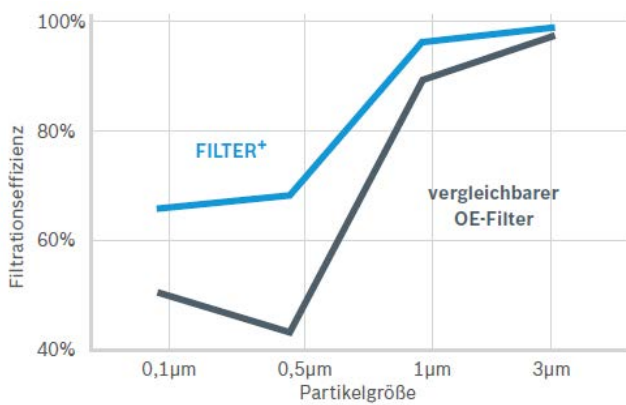

WORKSHOP TIP

Bosch recommends that you change the cabin filter once a year or every 15,000 km.

Consequences of a clogged filter:

- ▶ Reduced vision from fogged windows, resulting in reduced safety
- ▶ Increased pollutant concentration inside the vehicle
- ▶ Allergic reactions, e.g. sneezing
- ▶ Reduced cooling capacity of the air-conditioning system resulting from deposits on the evaporator

FILTER+ cabin filter

Particulate matter test

Quality testing

Filtration efficiency

An important quality criterion for a cabin filter's performance is its filtration efficiency or its capacity to filter out particles. Bosch had its FILTER+ and a similar OE filter tested by the independent institute Flatech GmbH, Germany. Measurements were made in accordance with ISO 11155-1.

Pollen test (ragweed and birch)

Test result

Bosch's FILTER+ offers highly efficient protection against respirable particulate matter (particle size < 2.5 µm), surpassing even a similar OE filter.

Test result