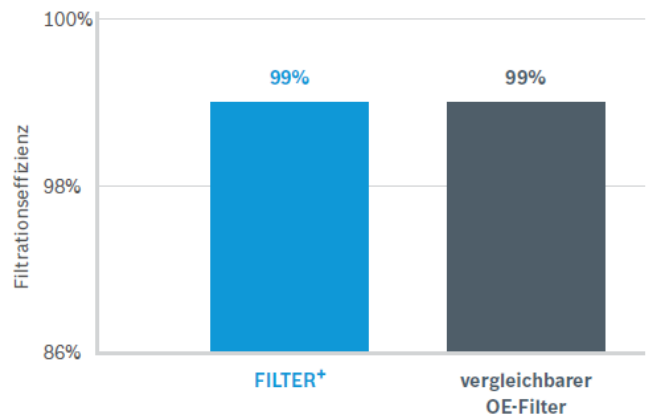

FILTER+ cabin filter

Particulate matter test

Quality testing

Filtration efficiency

An important quality criterion for a cabin filter's performance is its filtration efficiency or its capacity to filter out particles. Bosch had its FILTER+ and a similar OE filter tested by the independent institute Flatech GmbH, Germany. Measurements were made in accordance with ISO 11155-1.

Pollen test (ragweed and birch)

Test result

Bosch's FILTER+ offers highly efficient protection against respirable particulate matter (particle size < 2.5 µm), surpassing even a similar OE filter.

Test result